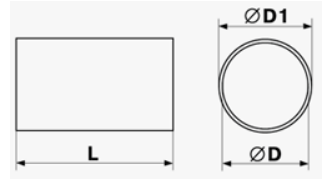

### Product Details

System	Code	L	D
System 100	ICV2992	300mm-2m	100mm
System 125	ICV2692	300mm-2m	125mm
System 150	ICV673	300mm-2m	150mm

Made of rigid white PVC.  
Internal diameters: 100mm, 125mm, 150mm  
Full range of accessories to complement systems