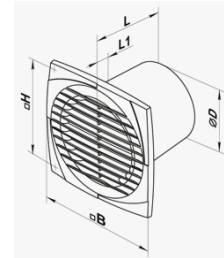

FEATURES & BENEFITS

- Ultra slim front panel design of only 6.5mm
- Casing and impeller are made of high quality, durable ABS plastic which is UV resistant
- The unique impeller design makes the fan extremely efficient with a long service life
- Designed for continuous operation and requires no maintenance
- Equipped with overheating protection
- Protection rating IP34
- Fitted with flyscreen

DIMENSION

MODEL	Dimension (mm)				
	ØD	B	H	L	L1
D 100	100	150	120	108.5	12.5
D 125	125	176	140	114	12.5
D 150	150	205	165	132	13

TECHNICAL DATA

MODEL	Voltage (V) at 50 Hz	Power Consumption (W)	Current (A)	Maximum air capacity (m ³ /h)	Sound Pressure Level at 3m (dB(A))	Weight (kg)	Specific Fan Power
D 100	220-240	14	0.085	95	26	0.48	0.25
D 125	220-240	16	0.10	180	31	0.63	0.21
D 150	220-240	24	0.13	292	33	0.82	0.29